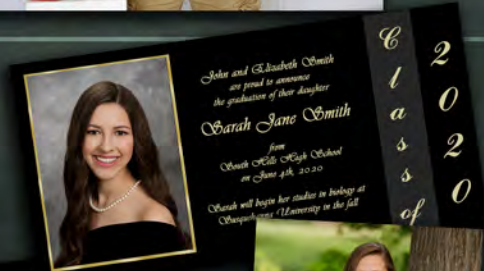

Multi-Pose Wallets

ONLY AN
$18 SET-UP FEE!*

*Regular wallet pricing and retouching fees apply.

The Poster

16X20 MOUNTED PORTRAIT COLLAGE
WITH UP TO 4 POSES OF YOUR CHOICE

$199.95

Graduation Announcements & Thank You Cards

- 24 CARDS - $43.95
- 48 CARDS - $72.95
- 72 CARDS - $105.95
- 96 CARDS - $139.95
- 120 CARDS - $174.95

*ADD 6% SALES TAX TO ALL PRICES. PRICE INCLUDES ENVELOPES.

ASK US ABOUT ADDITIONAL STYLES AND PERSONALIZED MESSAGES.